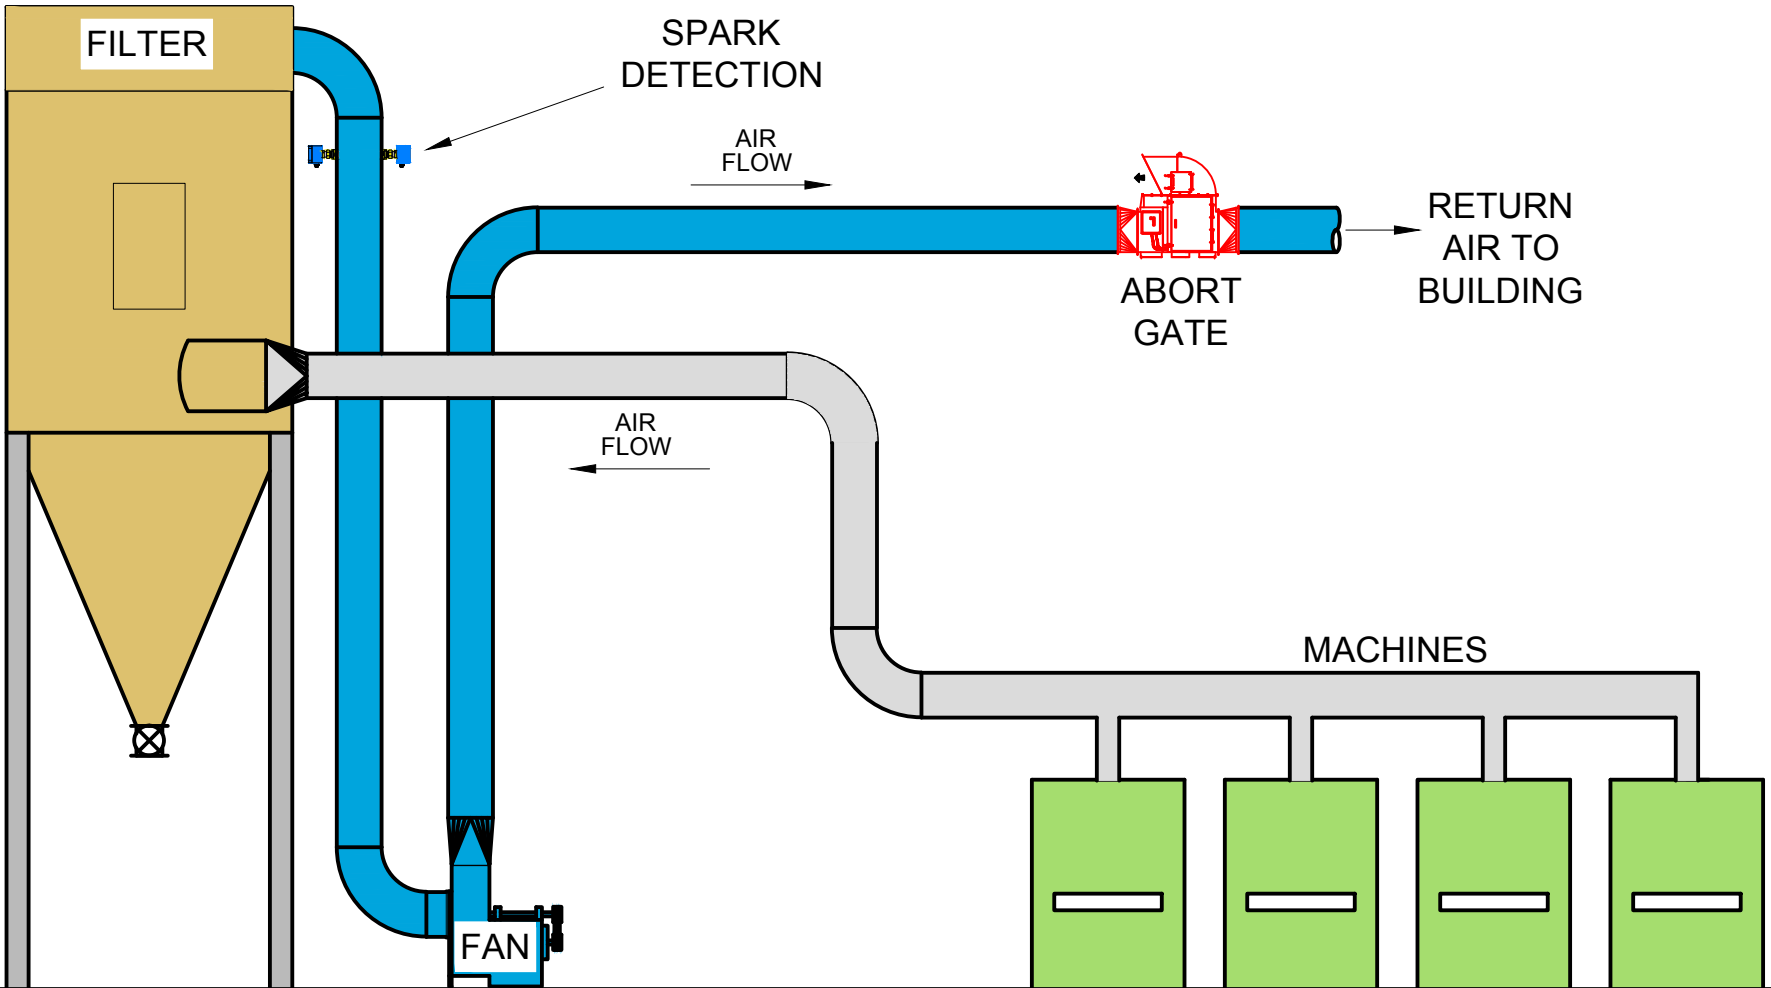

SPARK DETECTION FOR ABORT ON RETURN AIR DUCT

SEE NFPA 664 8.2.2.7.4.2 (2017 EDITION)

 **FLAMEX[®] INC.**

4365 Federal Dr.
Greensboro, NC 27407
PH (336) 299-2933 FAX (336) 299-2944